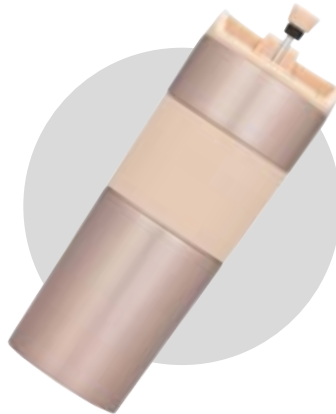

FDM 112

Stainless Steel
French Press

Ø80x220mm 500ml