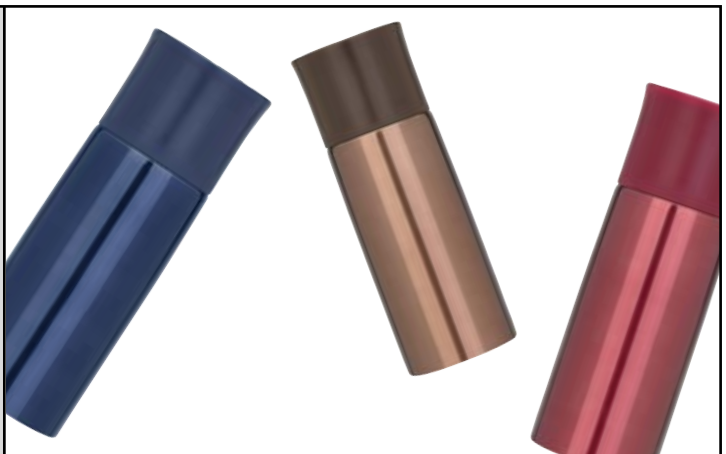

Vacuum Stainless Steel Thermos Flask

FDM 03/03S