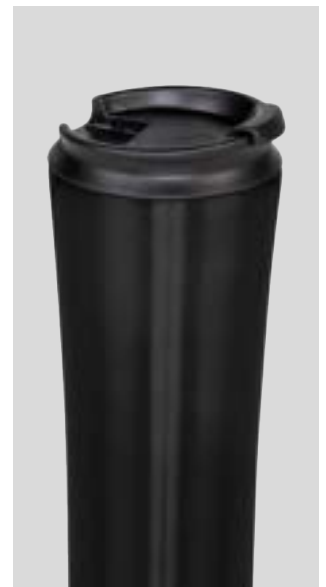

FDM 130

Vacuum Stainless Steel Thermos

Ø80x195mm 400ml