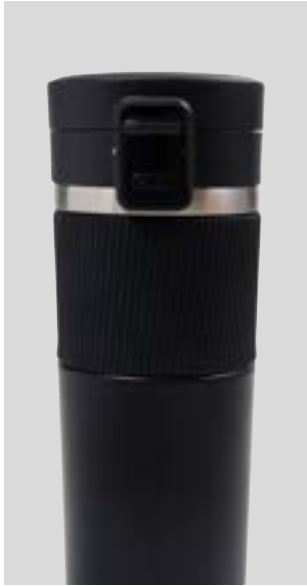

FDM 175

Stainless Steel
Thermos

Ø70x190mm 500ml