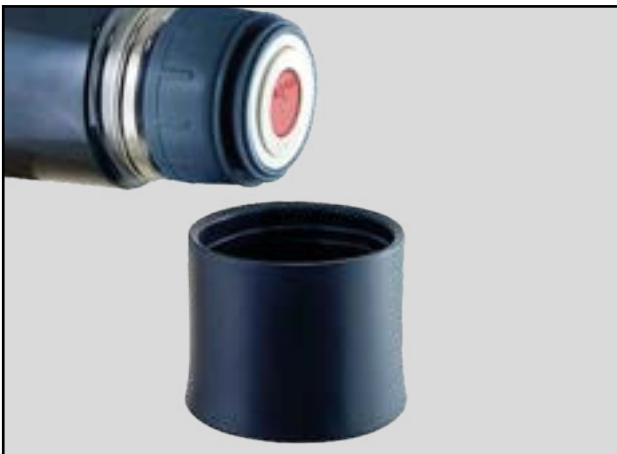

FDM 127/127-U

Vacuum Stainless Steel Thermos Flask

FDM 03/03S