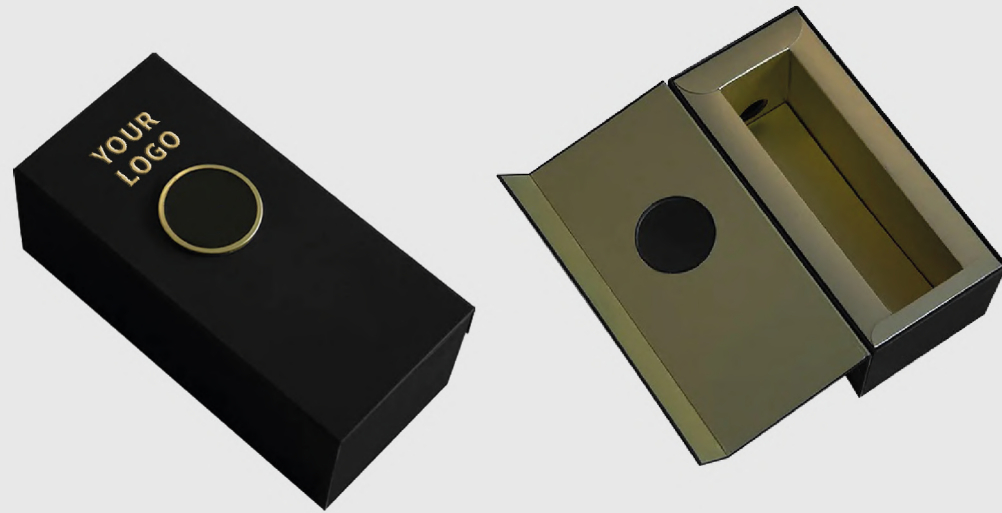

# FDCB-243

210 x 210 x 70 mm

# Drink boxes

*May no gift be too small to  
give nor too simple to receive  
which is wrapped in  
Thoughtfulness & tied with love...*

FDDDB-119

100 x 100 x 30 mm

FDDDB-121

160 x 230 x 100 mm

FDDDB-120

160 x 260 x 100 mm

FDDDB-122

100 x 320 x 100 mm